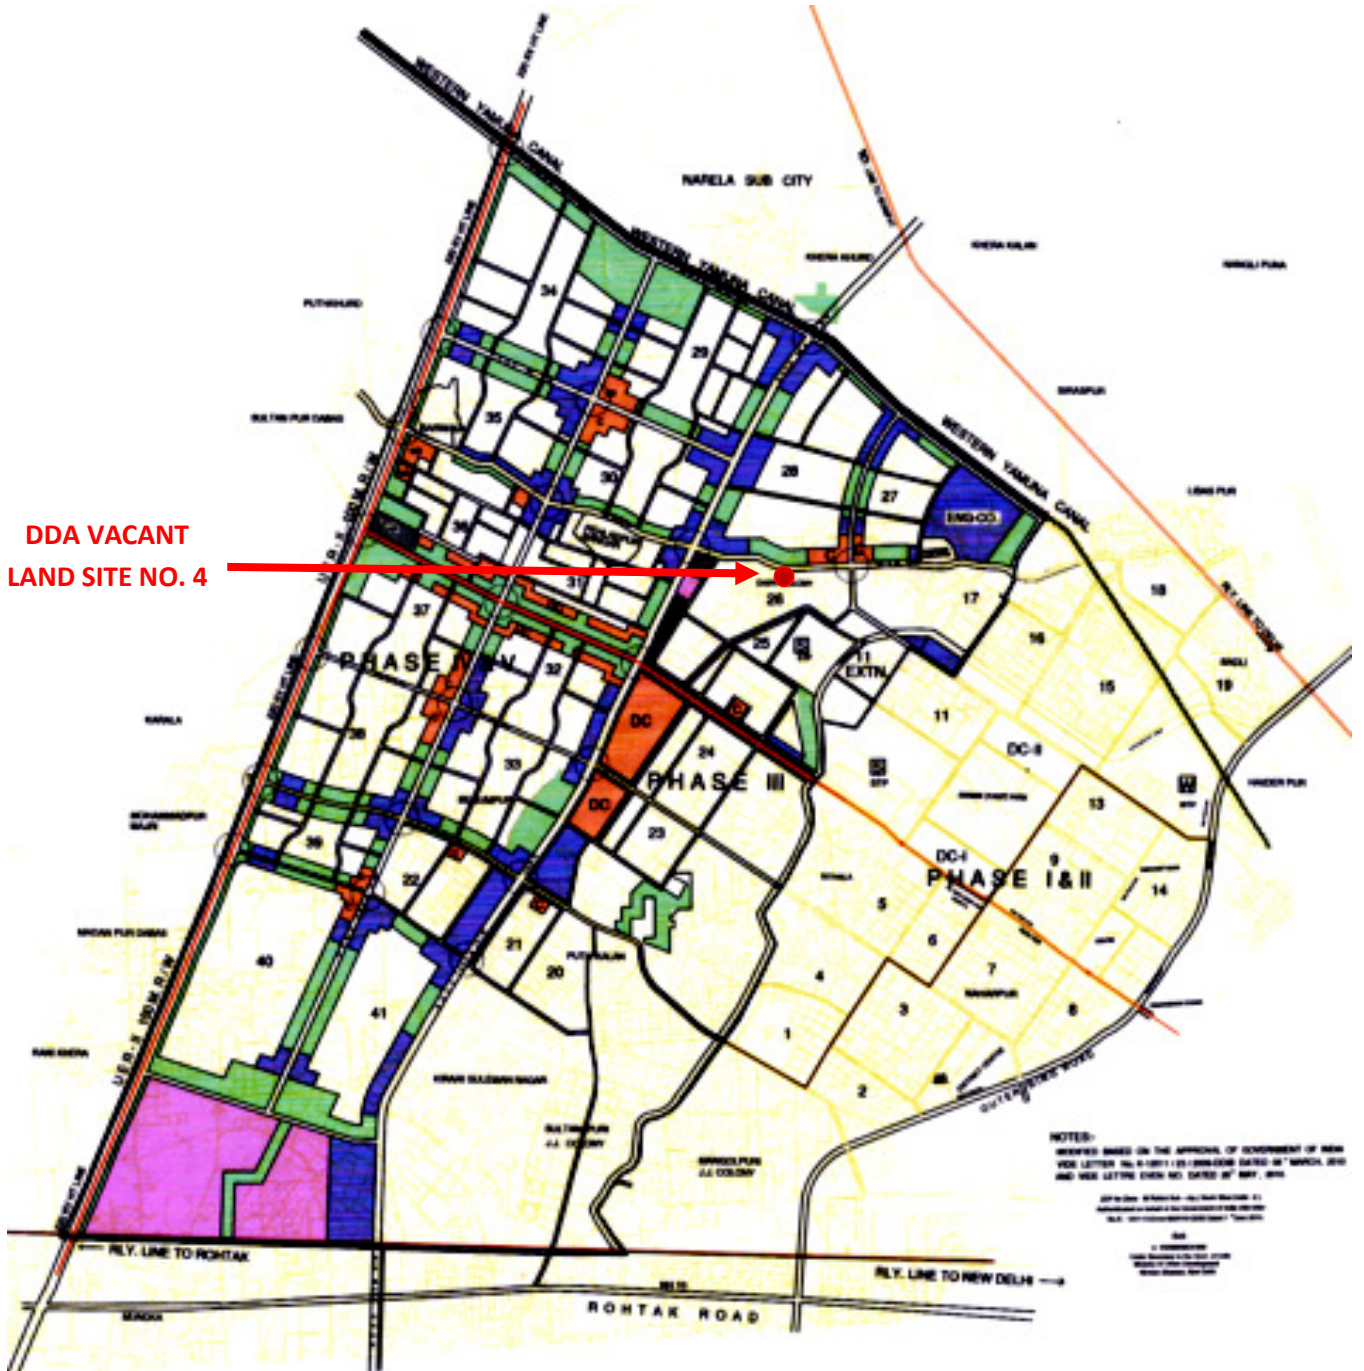

LOCATION OF DDA VACANT LAND SITE NO. 4 AT SHAHBAD DAIRY NEAR ST. XAVIERS SCHOOL, SECTOR-26, ROHINI

N